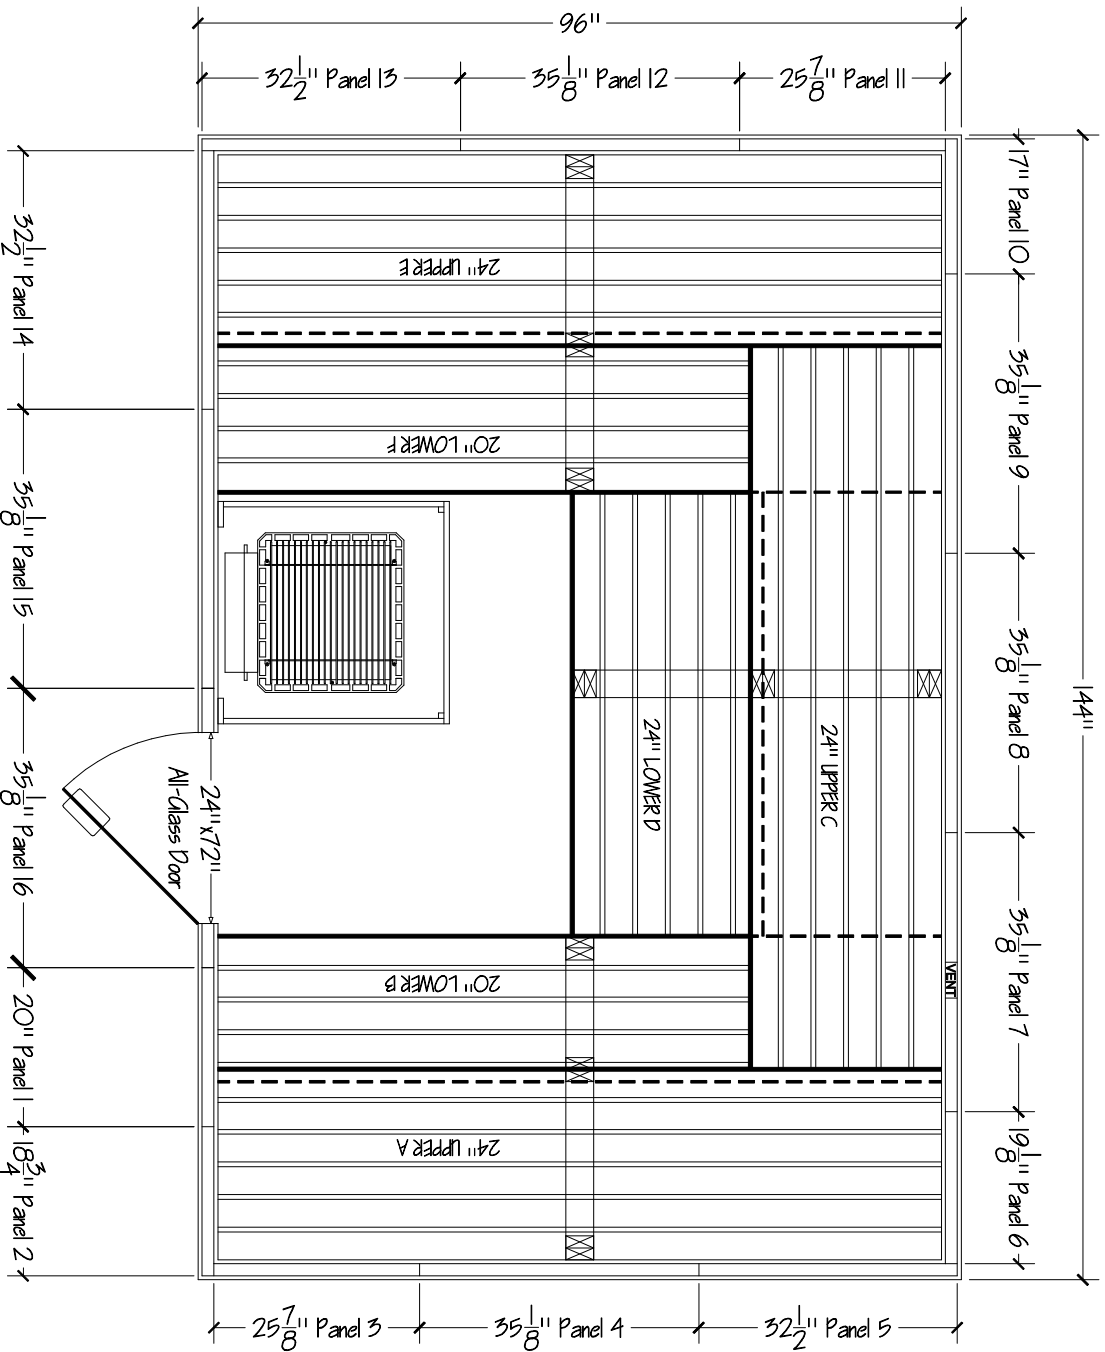

Saunatac

DRAWING #
PB812-C

INVOICE #

SCALE: 1/2" = 1'

COMPANY:
JOB NAME:

WOOD TYPE: 6" Cedar

ROOM HEIGHT: 84"

SHOP USE ONLY

Base Dimensions: 95" x 143"

Outer T&G: 92 @ 82.25"

Inner T&G: 89 @ 79.75"

Ceiling T&G: 29 @ 94.75"

Please note walls with plywood exterior

panel-built/modular sauna