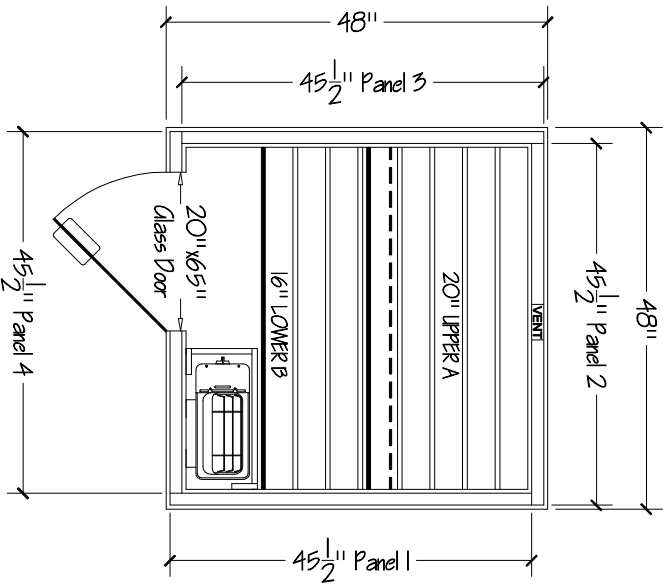

# Saunatac

DRAWING #  
**PB44-C**

INVOICE #

SCALE: 1/2" = 1'

COMPANY:  
JOB NAME:

WOOD TYPE: 6" Cedar

ROOM HEIGHT: 79"

**SHOP USE ONLY**

Base: 47" x 47"

Outer T&G:

Inner T&G:

Ceiling T&G:

Please note walls with plywood exterior

**panel-built/modular sauna**